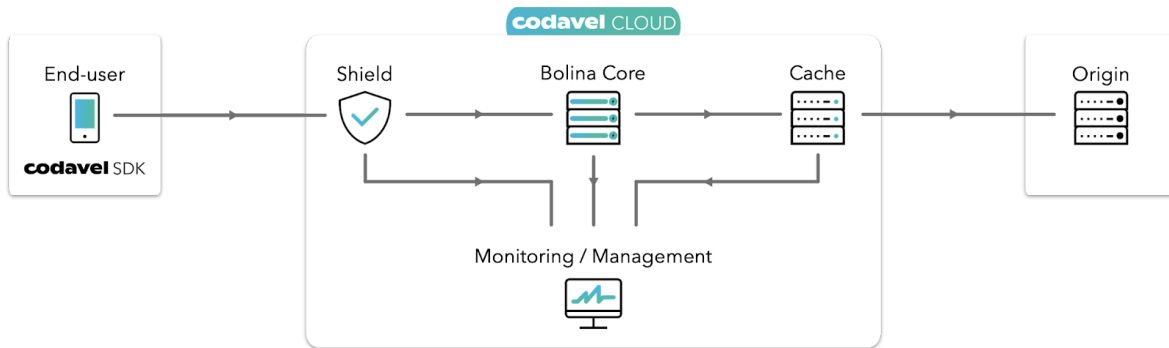

codavel

ARCHITECTURE OVERVIEW

Ensure your mobile app is fast, no matter the user's network

Codavel Cloud Architecture

Overview of Codavel Performance Service's architecture

Available as a service or on-premises (upon custom requirement). [Click here to learn more about how to integrate.](#)

NSURLConnection

[Learn more on the integration guide](#)