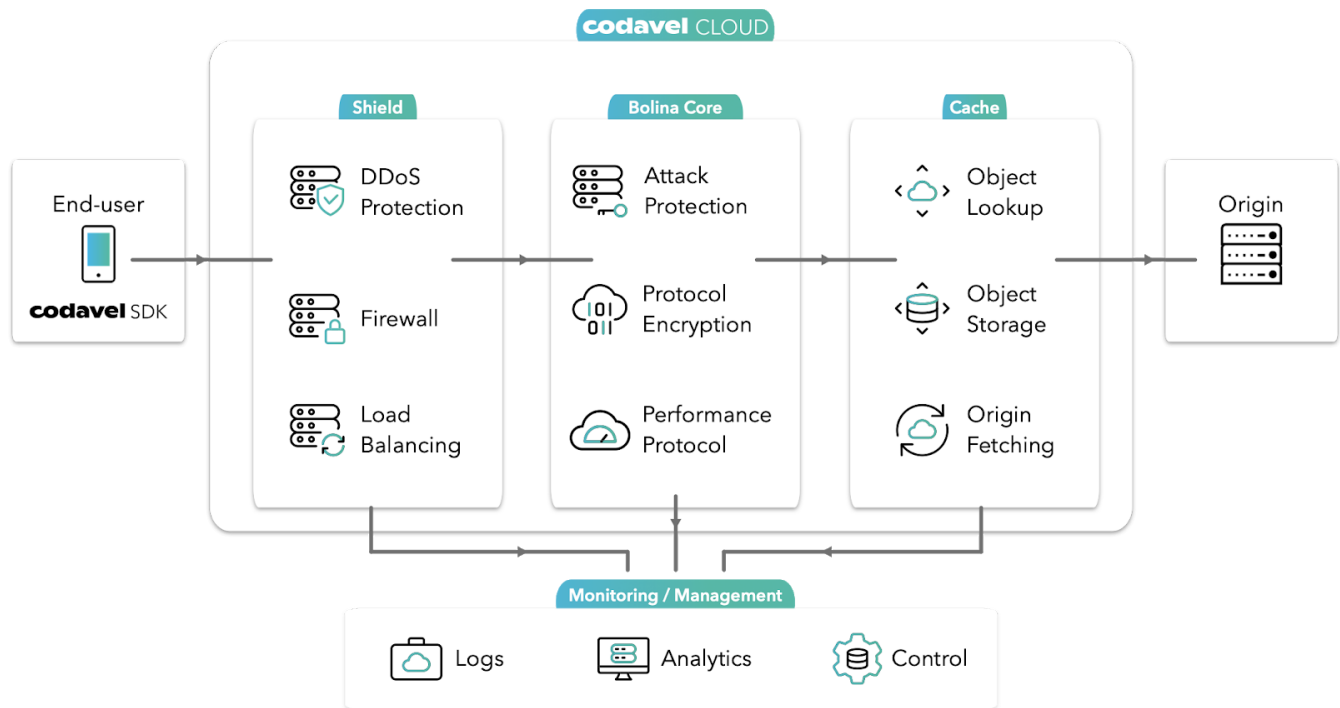

codavel

ARCHITECTURE OVERVIEW

Ensure your mobile app is fast, no matter the user's network

Codavel Cloud Architecture

Overview of Codavel Performance Service's architecture

Available as a service or on-premises (upon custom requirement). [Click here to learn more about how to integrate.](#)

Codavel SDK brings off-the-shelf integration with

OkHttp

Android Volley Library

Retrofit 2

Fresco

Glide

Alamofire

AFNetworking

NSURLConnection

[Learn more on the integration guide](#)